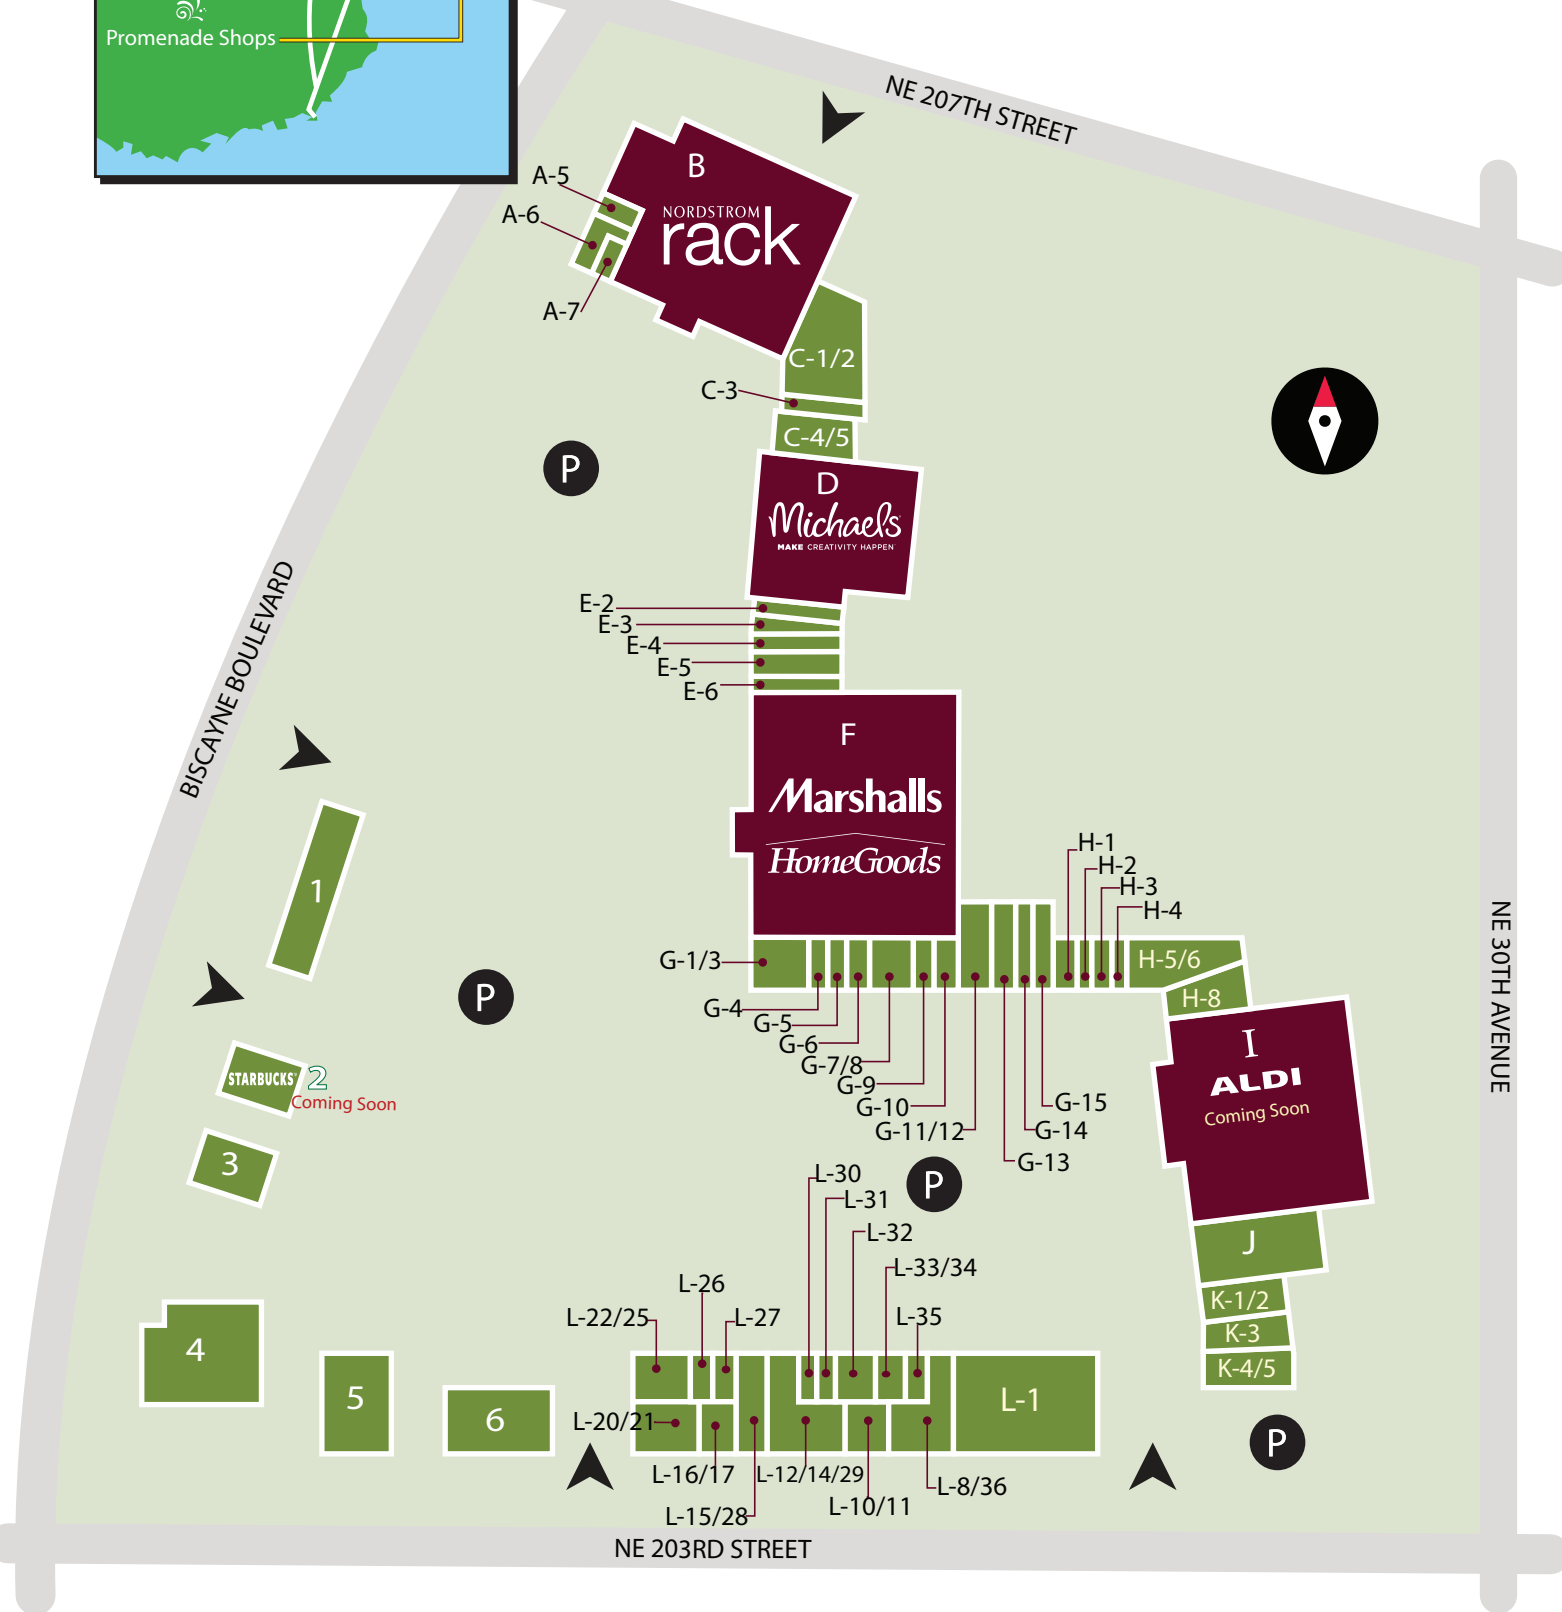

GUMBERG

ASSET MANAGEMENT CORP.

For Leasing Information, contact us at 954-537-2700